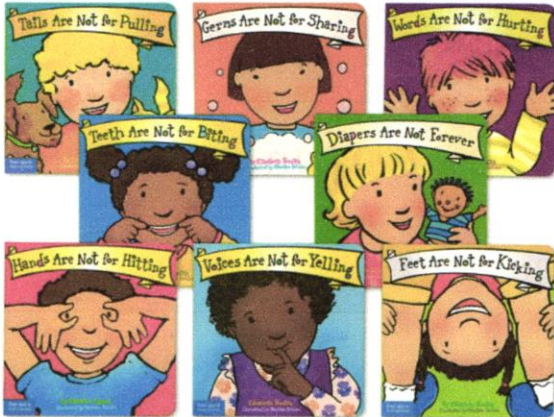

ON THE FARM BOARD BOOK LIBRARY QTY-1

5 sturdy board books with illustrations and images.

BEST BEHAVIOR BOARD BOOK COLLECTION QTY- 1

Set includes 8 board books, each with helpful tips for parents and caregivers.

Collection includes 8 sturdy board books, each featuring simple language and expressive illustrations that make concepts easy for children to understand.

FEELINGS-EMOTIONS WASHABLE DOLLS QTY-1

Each cloth doll features a permanently stitched expression that helps children recognize the emotions of other and learn to understand their own feelings. Set includes all 4 dolls; each measures 12" tall.

BIG MOUTH BEAR PUPPET QTY-1

Kid-friendly puppet features delightful details, encouraging children to get into the act. Puppet measures approximately 8" tall and is machine-washable and dryer-safe.

BIG MOUTH PIG PUPPET QTY- 1

OCEAN ANIMALS BOARD BOOK LIBRARY QTY-1

Explore the underwater world from A to Z, see how animal babies and mamas live in the ocean. These 5 sturdy board books have been specially selected for their simple text, playful verses and eye-catching graphics that are sure to make them instant favorites with little ones!