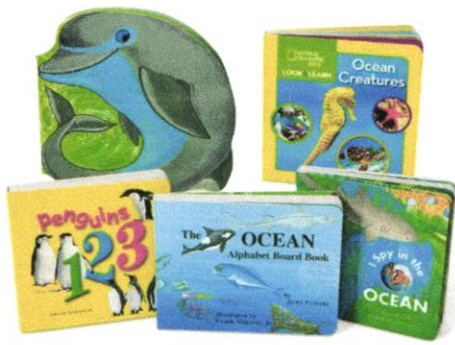

20 posters designed to get children talking about their feelings. The pack comes complete with a guide; each poster measures 11" x 16".

TODDLER SCIENCE CENTER QTY 1

Center includes everything shown, for a total of 34 pieces; the base for the shatterproof mirrors measures 9 1/2"

SUPER SAFE COLOR VIEWERS QTY-1

The 6 translucent viewers are all made of shatterproof acrylic with easy-grip plastic handles. Viewers measure 6 1/2" in length.

SUPER SAFE MAGNIFIERS QTY- 1

Set includes 4 magnifiers, each with a clear acrylic lens encased in a sturdy plastic frame.

OCEAN ANIMALS BOARD BOOK LIBRARY QTY-1

Explore the underwater world from A to Z, see how animal babies and mamas live in the ocean. These 5 sturdy board books have been specially selected for their simple text, playful verses and eye-catching graphics that are sure to make them instant favorites with little ones!

SOFT AND SQUEEZY OCEAN ANIMALS QTY-1

Set includes 10 vinyl animals with charming details and friendly features children are sure to love. Orca measures 6 1/2" in length.

CRYSTAL BUILDING BLOCKS QTY-1

Set includes 168 easy-fitting plastic pieces in 2 shapes and 6 bright colors—all in a durable tote with a carrying handle. Large blocks measure 2 1/2" in length.