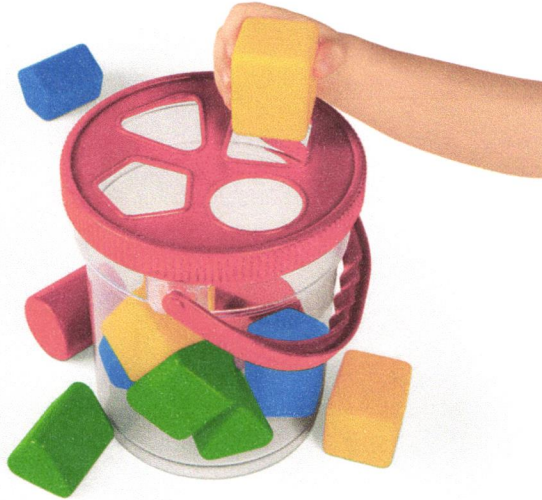

MY FIRST PEGBOARD SET QTY-1

9" x 9" pegboards are made of soft, flexible foam. The jumbo pegs measure 2" wide. Set includes 4 boards and 40 pegs.

MY FIRST POP BEADS QTY-1

The 32 textured plastic beads come in 4 bright colors. Largest bead measures approximately 3 1/2".

SEE INSIDE SORTING BUCKET QTY-1

12 shapes fit into the holes on the clear view bucket. Plastic bucket measures 7 1/4" tall.

BUTTON SIZE SORTING BOOK QTY- 1

This soft vinyl sorting box gives toddlers hands-on experience with color, shape, size and fine motor control. Sorting box comes with 24 plastic buttons in 3 shapes and 4 colors.

LET'S GO FISHING PLAYSET QTY- 1

Set features 10 soft cloth fish in lots of vibrant colors and child-safe pole. Kids just stick the pole into the clear vinyl bowl...and the hook & loop tip sticks right to the fish. Bowl measures 10".