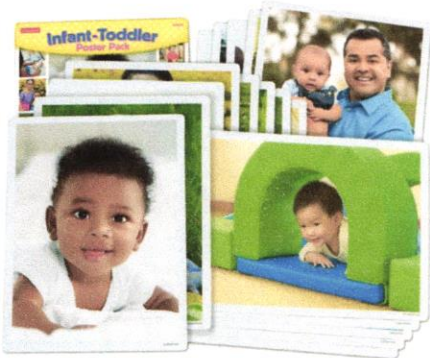

LET'S GO FISHING PLAYSET QTY- 1

Set features 10 soft cloth fish in lots of vibrant colors and child-safe pole. Kids just stick the pole into the clear vinyl bowl...and the hook & loop tip sticks right to the fish. Bowl measures 10".

JUMBO NUTS AND BOLTS QTY-1

Plastic set includes 80 jumbo-sized pieces that twist together with ease. Longest piece measures 6 1/4"; includes a stackable plastic tote.

DISHWASHER SAFE MEDIUM BASKET- NATURAL QTY-1

The rugged baskets have built-in handles for easy toting and are dishwasher-safe.

INFANT TODDLER POSTER PACK QTY-1

18 multiethnic posters showing other children just like them. Each poster measures 10"

MOODS-EMOTIONS POSTER PACK QTY-1