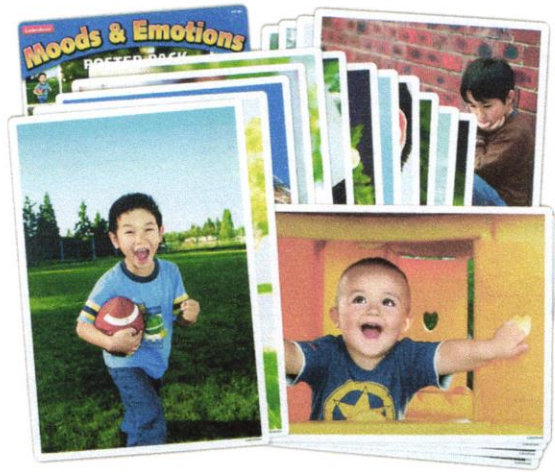

LET'S GO FISHING PLAYSET QTY- 1

Set features 10 soft cloth fish in lots of vibrant colors and child-safe pole. Kids just stick the pole into the clear vinyl bowl...and the hook & loop tip sticks right to the fish. Bowl measures 10".

The rugged baskets have built-in handles for easy toting and are dishwasher-safe.

INFANT TODDLER POSTER PACK QTY-1

18 multiethnic posters showing other children just like them. Each poster measures 10"

MOODS-EMOTIONS POSTER PACK QTY-1

20 posters designed to get children talking about their feelings. The pack comes complete with a guide; each poster measures 11" x 16".

TODDLER SCIENCE CENTER QTY 1

Center includes everything shown, for a total of 34 pieces; the base for the shatterproof mirrors measures 9 1/2"