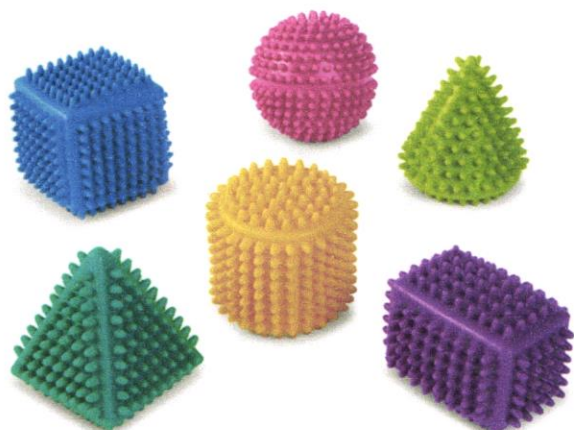

SOFT AND SQUEEZY OCEAN ANIMALS QTY-1

Set includes 10 vinyl animals with charming details and friendly features children are sure to love. Orca measures 6 1/2" in length.

CRYSTAL BUILDING BLOCKS QTY-1

Set includes 168 easy-fitting plastic pieces in 2 shapes and 6 bright colors—all in a durable tote with a carrying handle. Large blocks measure 2 1/2" in length.

TODLER SAFE SENSORY MATERIALS SET QTY-1

The complete set includes springy spirals, bumpy stars and squishy balls, tactile exploration.

Sensory Spirals

Sensory Stars

Sensory Balls

TODDLER SAFE SENSORY BINS-3 EACH

Bins measure 6" high; tops measure 10 1/4" x 15" and bottoms measure 7 1/2" x 11".

RAINBOX STACK BALL TRACK QTY-1

Track comes with 3 balls. Tower measures 19" tall.

SENSORY STARS BEANBAG SET QTY- 1

6 textured beanbags; each measures approximately 4 3/4" wide.

SOFT AND SAFE SENSORY SHAPES QTY- 1

Each shape has rounded nubs on all sides and is made of flexible plastic. Set includes 6 shapes in 6 colors; tallest measures 4".

FLOAT-FIND BUBBLES – COMPLETE SET QTY-1