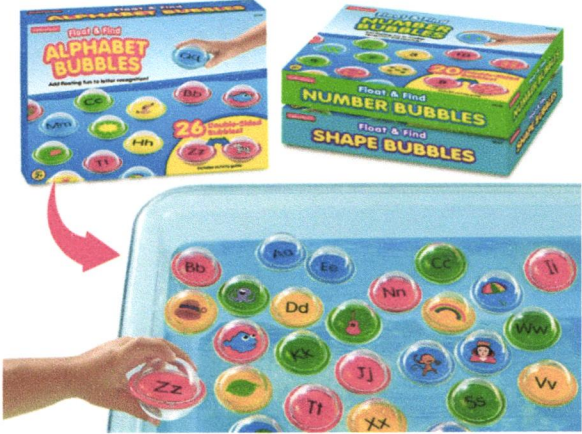

FLOAT-FIND BUBBLES – COMPLETE SET QTY-1

3 sets, each with 20-26 watertight plastic bubbles (for a total of 66 bubbles); each see-inside bubble measures 2 1/4" in diameter.