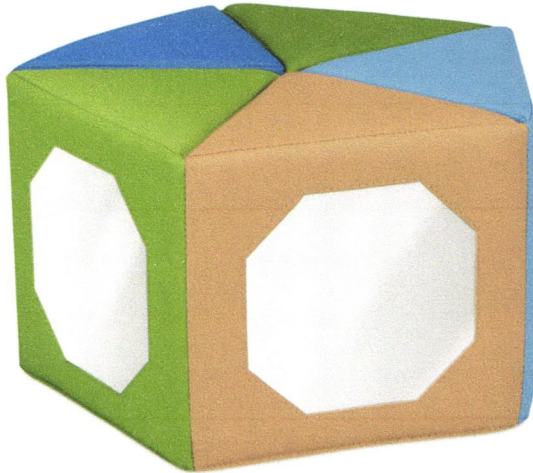

LOOK AT ME MIRROR CENTER QTY- 1

5-sided center—for crawl-around fun! Mirrors are made of safe, shatterproof acrylic. Fully opened center measures 60" wide.

*Folds together for crawl-around fun!*

HARDWOOD DOLL CRIB QTY- 1

Sturdy Hardwood crib features smooth, rounded edges and a classroom-tough design. Doll crib measures 22"w x 13 1/4"d x 12 1/2"h

DOLL BEDDING SET QTY- 1

Machine-washable set includes a mattress, quilt, sheet and pillow.

CHANGING PAPER ROLL – 18"

This paper roll measures 225 feet long. The 18"-wide paper makes diaper changes quick, clean and easy.

**ROLL OF BAGS     QTY-1**

1,500 plastic bags measure 11" x 19" each.

**DISPOSABLE SANITARY GLOVES     QTY – 1**

HISPANIC SOFT AND SAGE FAMILY QTY-1

Hispanic family includes 4 extra-chubby dolls made of soft, squeezable plastic that's perfect for little hands. Largest doll measures 5 1/2" tall.

SOFT-SAFE CHILDREN WITH DIFFERENT ABILITY - QTY 1