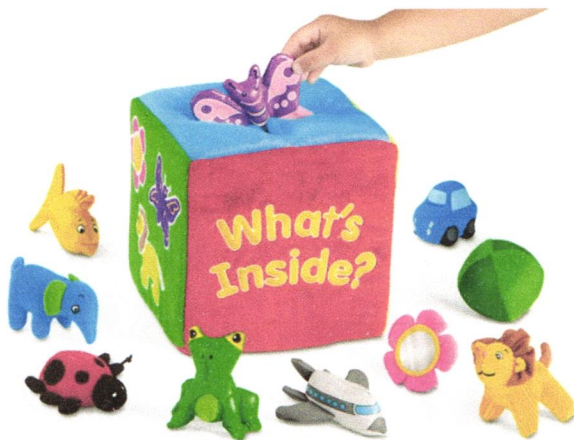

CHANGING PAPER ROLL – 18"

This paper roll measures 225 feet long. The 18"-wide paper makes diaper changes quick, clean and easy.

**ROLL OF BAGS     QTY-1**

1,500 plastic bags measure 11" x 19" each.

**DISPOSABLE SANITARY GLOVES     QTY – 1**

Strong, lightweight plastic gloves are a classroom essential! Use them to change diapers. Box of 100 sanitary, latex- and powder-free adult-size gloves.

TODDLER COT SHEET- DOZEN QTY -1

Soft, cotton/poly sheet has elastic bands that keep it securely attached to the cot. Machine-washable and dryer-safe.

## HIDE AND SEEK DISCOVERY BALL

The 4 small balls rattle or jingle to keep babies engaged. Large ball measures 7 1/2".

## WHAT'S INSIDE SOFT FEELY BOX QTY- 1

The soft, machine-washable box is packed with 10 different sensory objects for kids to feel and explore—4" opening on top makes it extra-easy for tots to reach right in and feel around! Box measures 7".