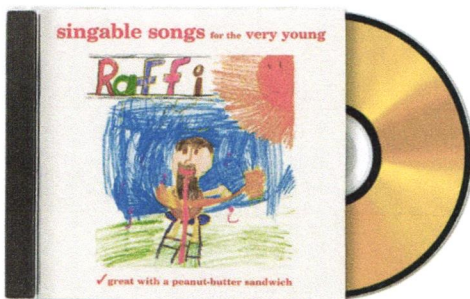

TODDLER MAIL CARRIER QTY -1

Mail carrier costume includes a vest and mailbag, both made of soft machine-washable fabric...and an easy-clean, tot-sized vinyl hat. The outfit has a simple pullover design with hook & loop closures right on the side, so tots can dress themselves! Costume fits children ages 18 months-36 months.

PUSH BOTTON PLAY PHONE QTY-1

Cordless play phone has buttons that ring when kids push them. Phone is made of tough plastic; receiver measures 8" in length.

PORTABLE CD PLAYER     QTY-1

This top-quality player is lightweight, compact...and completely portable! Heavy-duty player features a built-in speaker, anti-skip technology, repeat and shuffle functions...plus 1/4" and 1/8" headphone jacks. CD player measures 10 1/2" long; plugs into the wall or runs on 4 "C" batteries.

SINGABLE SONGS 4 VERY YOUNG- CD     QTY-1

This CD includes 19 tracks from Raffi, the CD includes fun traditional songs as well as original songs about counting, how to perform basic tasks like brushing your teeth...even tongue twisters to help with speech development.