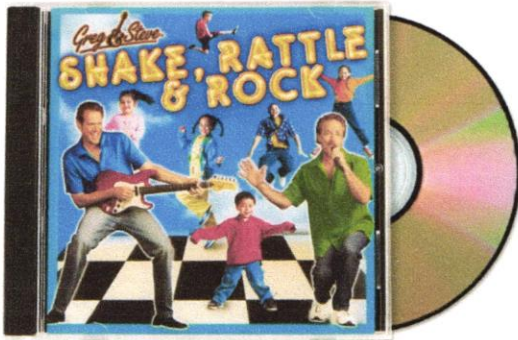

SHAKE, RATTLE AND ROCK – CD QTY- 1

12 energetic songs from Greg & Steve!