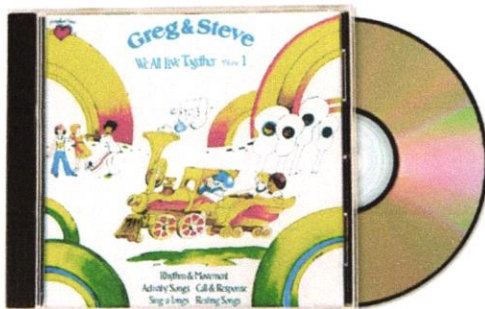

SINGABLE SONGS 4 VERY YOUNG- CD     QTY-1

This CD includes 19 tracks from Raffi, the CD includes fun traditional songs as well as original songs about counting, how to perform basic tasks like brushing your teeth...even tongue twisters to help with speech development.

SHAKE, RATTLE AND ROCK – CD QTY- 1

12 energetic songs from Greg & Steve!

WE ALL LIVE TOGETHER CD-VOLUME 1

This kid-friendly CD from Greg & Steve includes 13 songs that encourage rhythm and movement, activity, call and response, singing along...and even resting!