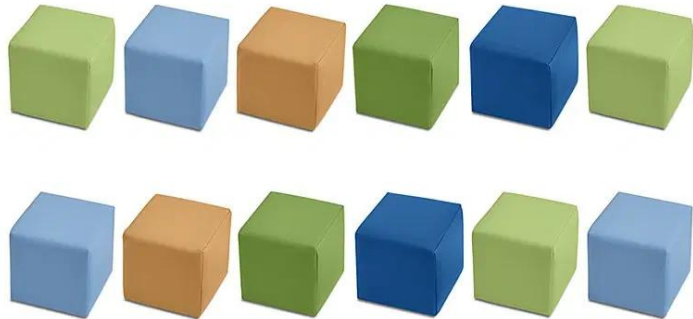

## YOUNG TODDLER

### SUPER-SAFE COLOR BLOCKS – QTY 2

These 12 big, baby-safe blocks come in 5 colors coordinated to our Color Blocks Activity Mat, so tots can practice color matching—as they stack and build! Soft foam blocks have a durable vinyl cover; each block measures 5 1/4".

### SOFT & SAFE FLEXI BLOCKS – QTY 2

These soft, safe and incredibly flexible blocks make it easy for budding builders to stack and create! Tiny hands can easily fit the bendable blocks together—and take them apart to build again. You get 40 plastic blocks in 2 shapes and 8 colors. Largest block measures 4 1/8" wide.

## TOUCH & LEARN PICTURE CARD LIBRARY – QTY 2

From a scaly fish and a fluffy towel to a cute lion with a furry mane, our cards are filled with exciting textures to stimulate curious tots! Each sturdy card has a fun-to-touch picture on front labeled with the name of the object...plus questions and prompts on back designed to help tots build language skills as they feel and explore. Set includes 40 cards in 5 different categories—all in a box with handy dividers. Cards measure 4 1/2" x 5 3/4".