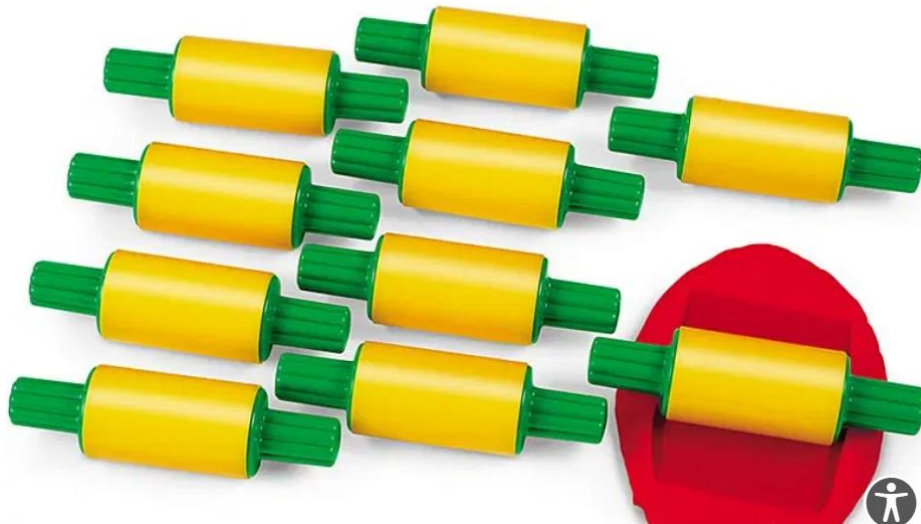

### SUPER SAFE MAGNIFIERS – QTY 2 –

With chunky handles, rounded edges and a shatterproof design, our 6 1/2" magnifiers encourage early exploration! Set includes 4 magnifiers, each with a clear acrylic lens encased in a sturdy plastic frame.

### SUPER SAFE SPECIMEN VIEWERS – QTY 2

Perfectly sized for little hands, our ingenious viewers give toddlers a safe, up-close look at real science specimens—from a butterfly to a sea star! Each plastic viewer has 2 chunky, easy-grip handles and a durable acrylic panel that protects the specimen while giving kids a crystal-clear view. Set includes 4 viewers; each measures 5 5/8".

### DOUGH ROLLERS – SET OF 10 – QTY 1

Our handy rollers let kids smooth out dough in seconds! Perfectly sized for little hands, each rugged plastic roller features molded, textured handles for easy gripping. Set includes 10 rollers; each measures 5" in length.