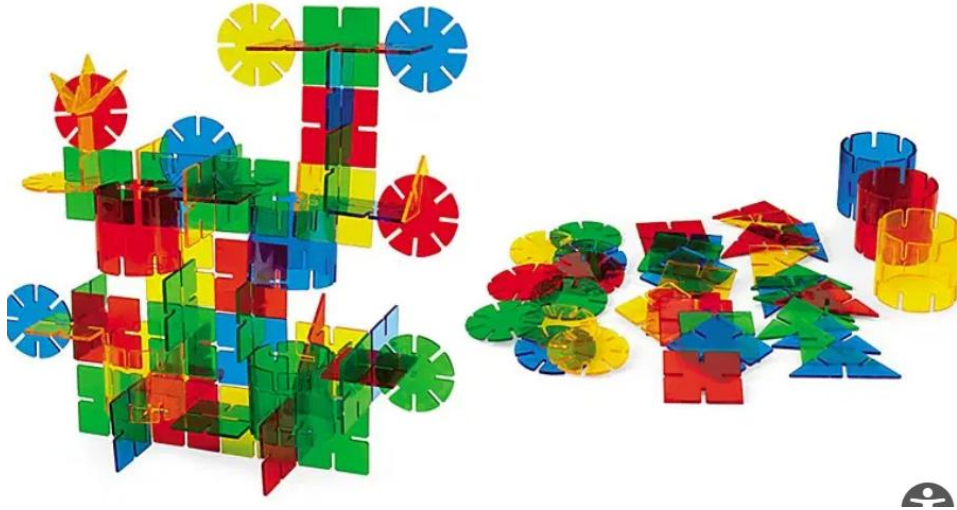

CRYSTAL CLIMBERS – QTY 2 –

These unique, see-through builders let kids create cool, colorful designs that “climb” in all directions! The 172 plastic pieces come in 4 fun shapes and 4 bright colors...and feature a special slotted design that makes them super-easy to slide together. The cylinder pieces measure 2" tall.