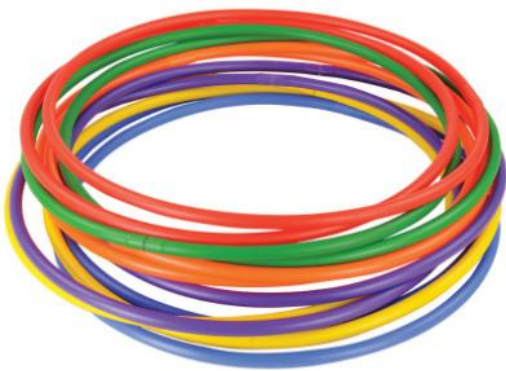

LEGO CLASSIC LARGE BRICK BOX-10698-QTY1-

Build up a storm with this big box of classic LEGO® bricks in 33 different colors. With lots of different windows and doors, along with other special pieces to inspire you, you can really run with your imagination. With some ideas to get you started, this set provides the perfect creative toolkit for budding builders of all ages to enjoy some classic LEGO® constructions. It comes in a convenient plastic storage box. This classic brick box offers so many unique ways of building! Create a castle, animals, vehicles, and more! This set encourages dramatic play and creativity. 790 pieces.

Gross Motor Hoops Set of 12-QTY 1

Get children moving with Gross Motor Hoops. These hoops have all sorts of developmental potential. Children can strengthen their gross-motor skills by using them as hula hoops or tossing them over cones, while teachers can strengthen children's hand-eye coordination by making the hoops targets or placing them in an obstacle course. The possibilities are endless!