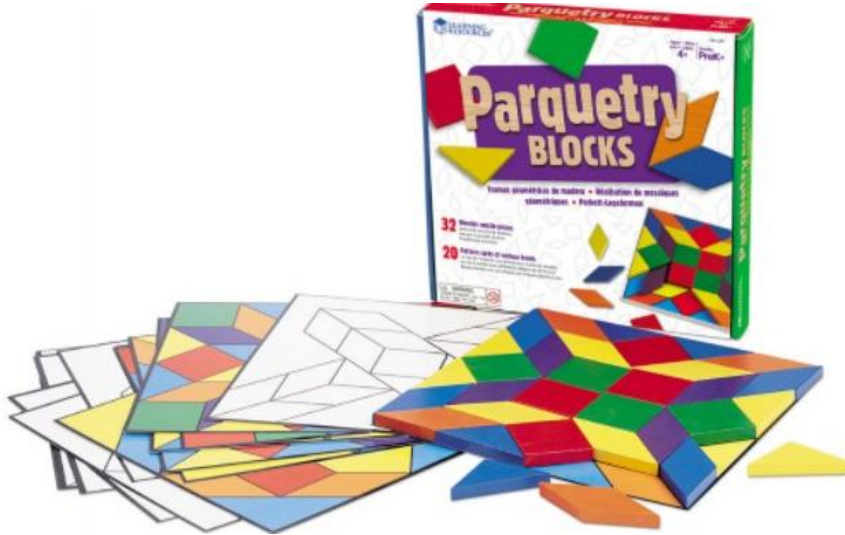

PARQUETRY BLOCK SUPER SET-QTY 2-

This Parquetry Block Super Set features thick, wooden geometric blocks in six bright colors to create and match patterns and designs. Practice matching the pattern on the cards or create your own designs. Included: 32 Block Pieces, Work Tray, and 20 Parquetry Pattern Cards.