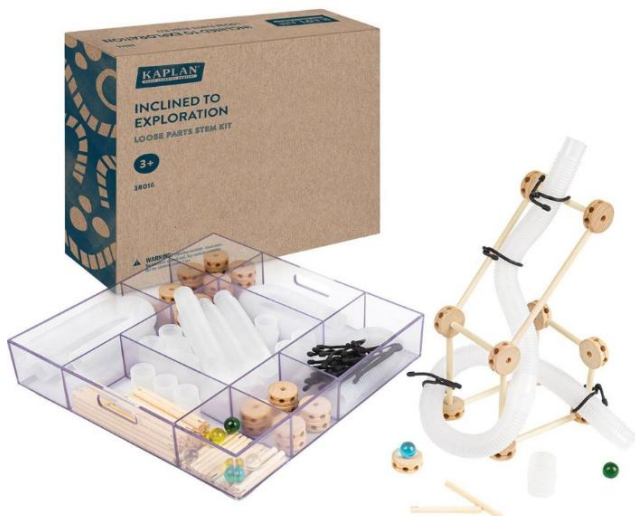

INCLINED TO EXPLORATION: LOOSE PARTS STEM KIT – QTY 2

The possibilities of discovery are multiplied when rich variables are at children's fingertips. Inclined to Exploration: Loose Parts STEM Kit is a laboratory of opportunity to experiment and explore the relationships of how materials relate to basic physics principles. Children can build, create, investigate, and invent while focusing on the process rather than the end product.. The kit includes a frosted plastic tray for storage and classification of loose parts and measures 12.5"L x 12.5"W x 2.9"H.