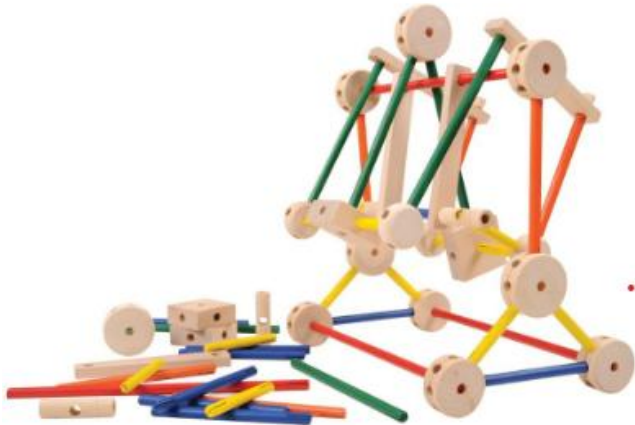

Makit Woodbuilders - 70 Pieces- QTY 1

This 70 piece set includes large easy to manipulate pieces made of smooth sanded hardwood. Full of multi-colored pieces including connector rods and circles. This engaging kit lets your little one be the inventor for hours of fun. Set comes in a sturdy, storage container. Longest rod is 4.5" long.