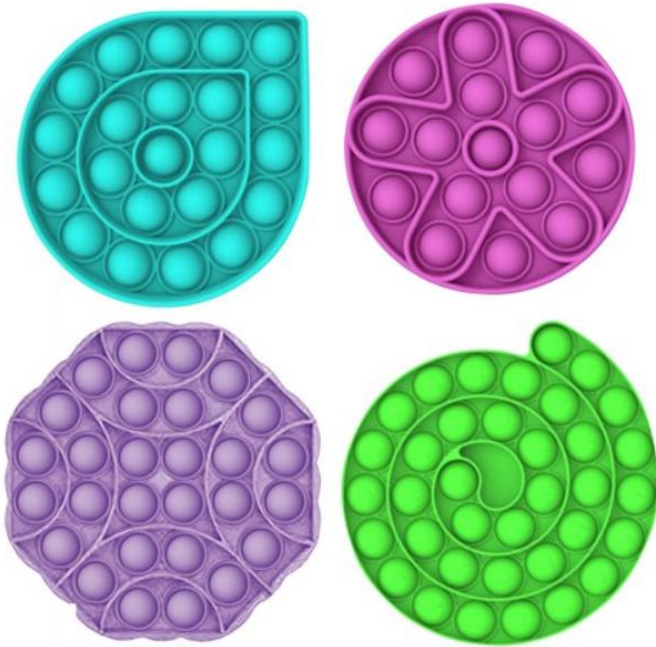

SENSORY DISCS-SET OF 5-QTY 2-

These sensory discs offer early learners, or those with special needs, captivating visual and soothing tactile sensory experiences! Give your learning spaces a new life with these sensory stimulates.

SENSORY GLITTER AND SPARKLE STORM SET -SET OF 3- QTY 2-

Your children will be amazed as they shake and watch this Sensory Glitter and Sparkle Storm Set. Turn them over to observe the sensory glitter storm. This set provides a great calming activity for children as they watch the swirls of glitter move up and down the large glass cylinders. This activity promotes mindfulness, color recognition, and curiosity. Encourage children to identify the colors they see in the cylinders. This includes three cylinders containing gold, silver, and blue glitter in clear liquid. Each tube measures 5.5"L and 2" in diameter

SENSORY FIDGET POPPERS -QTY 2-

Silicone sensory fidget poppers help kinesthetic learners focus their attention and are a fun way for all children to develop fine motor skills or relieve anxiety. Bubbles are easily pushed along rows or curves on each side of shapes. Easy to wipe clean. Shapes and colors will vary. Fidgets are approximately 4.5"-5" each. Available in sets of 4 or 8.