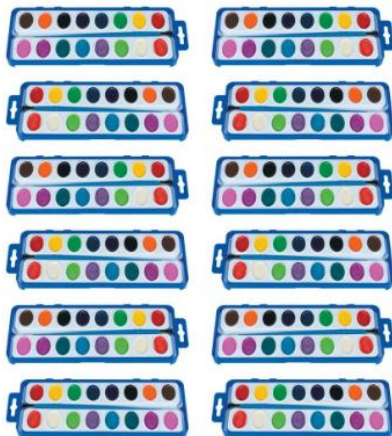

16 Color Washable Watercolor Paint Trays - Set of 12- QTY 2

Inspire future painters with this set of 16 Color Washable Watercolor Paint Trays. These are great for promoting creativity, fine motor skills, and hand-eye coordination. Encourage children to identify the different colors as they use them to create a unique masterpiece. Plastic trays give each child their own washable semi-moist color palette. This set includes 12 trays of 16 watercolor paints.