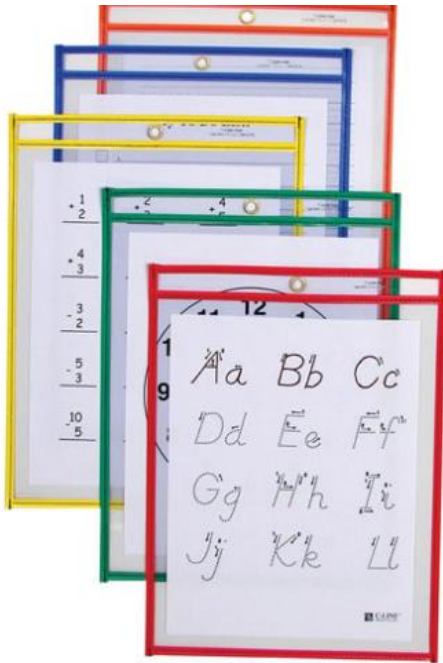

Let's See Nature Assorted Loose Parts-QTY 1

Enhance your science center with this set of 16 natural assorted loose parts. Pieces vary in size, shape, color and texture allowing children to explore them using different senses. See what makes each piece unique by using magnifying glasses and microscopes to get an up close look. Pieces in the set may vary.

Practice Handwriting Paper - 500 Sheet Reams- QTY 1

Ream of 500 sheets in a clean white newsprint. 8.5" x 11" ruled practice paper has printed .5" ruling on both sides, .25" dotted midline and .25" skip space. Paper ruled both sides with red baselines, blue dotted midlines, blue headlines and Skip-A-Line format. Reams are film wrapped with a full page top sheet. Conforms to: D'Nealian™ and Zaner-Bloser™ handwriting programs. Recyclable.

Reusable Dry-Erase Pockets - Set of 5-QTY 4

Bring an efficient, eco-friendly learning tool to your classroom. Covering topics such as letter writing and addition and subtraction, these Reusable Dry-Erase Pockets are a great way to help children learn important academic fundamentals. They are also a great way to minimize mess and maximize resourcefulness because their durability ensures that teachers can use them for many years to come. Measures 12"L x 9"W.