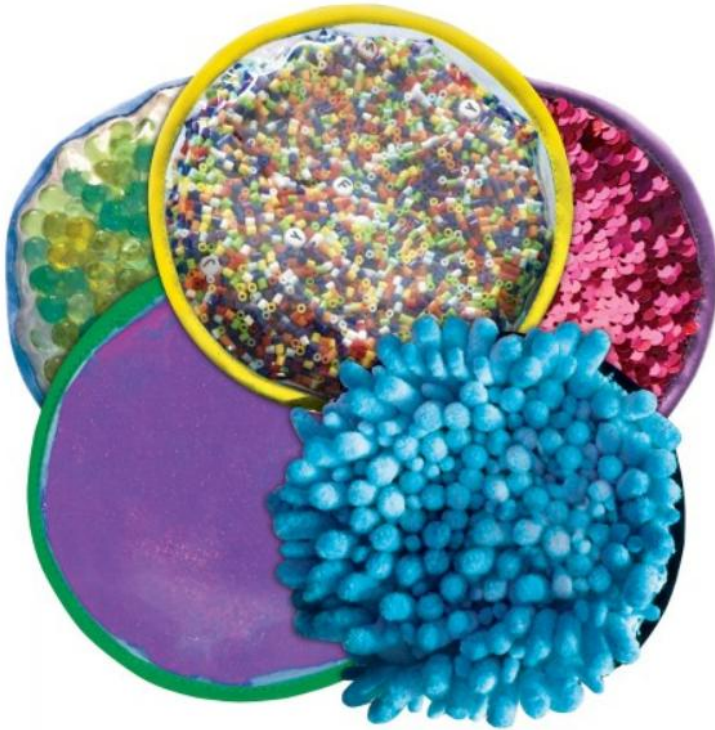

SENSORY DISCS-SET OF 5-QTY 2-

These sensory discs offer early learners, or those with special needs, captivating visual and soothing tactile sensory experiences! Give your learning spaces a new life with these sensory stimulates.