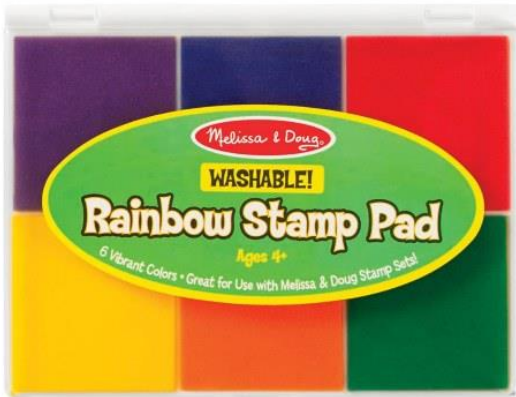

All Temp Mini Glue Sticks – QTY 4 /

The ideal beginner or small project pack of all purpose hot glue sticks. Versatile to use to secure delicate materials such as balloons, ribbon, lace, even children's crafts at lower temperatures. Will adhere to stronger wood and metals at higher temps.

Easy Grip Emotion Stampers & Jumbo 6-in-1 Skin Tone Ink Pad

Help children get a better understanding of all emotions with this Easy Grip Emotion Stampers & Jumbo 6-in-1 Skin Tone Ink Pad Set! Mix and match the stamps to create a variety of emotions and characters with the 12 emotion-themed stampers with 8 faces and 4 diverse hair styles with included skin tone ink pad. These stampers feature round, easy-to-grip handles that nest comfortably in small hands. An ideal tool for toddlers and special needs children, these stampers set provides greater fine motor control as children make patterns in clay, dough or paint. Encourage children to express their emotions and feelings with this hands-on, social-emotional resource, as well as provide an opportunity to open discussions about inclusion and diversity through play. Stamping is a fun way to develop fine motor skills and foster creative expression. The stampers are packaged in a plastic jar with carry handle. Stampers each measure 1.75"H x 1.5".

Stamp Pad with 6 Colors - QTY 4 /

Create multicolored prints with this durable Brilliant Stamp Pad with 6 Colors for Fun Arts and Crafts Activities. Each color is divided in this wonderful stamp pad to prevent blending. Children will love making individual colored stamps, or using all colors for one stamp. This activity promotes creativity, color recognition, patterning, and imagination. The set includes non-toxic washable ink