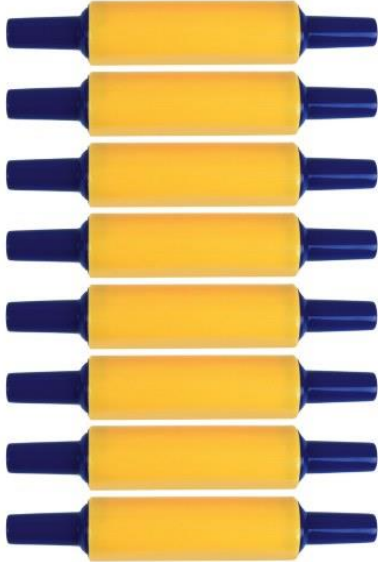

Plastic Rolling Pins-Set of 8

Quantity 2

Full plastic rolling pins are ideal for rolling clay or dough. Each measures 8" long