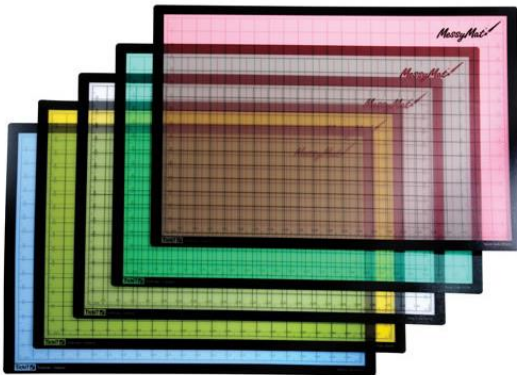

Messy Mats - Set of 5 – QTY 5 /

Protect tables and work surfaces with this set of 5 transparent mats. Ideal for craft activities from gluing and painting to any clay or modeling dough projects. Mats are waterproof, stain resistant and washable. Marked with 2 cm squares for measuring. Set includes one of each: blue, clear, green, yellow and pink. 14.31"L x 19.99"W.