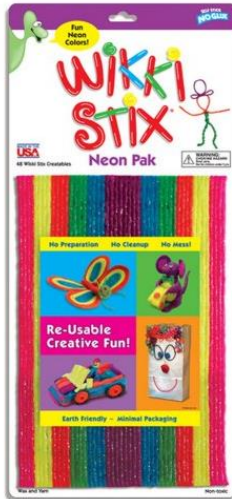

Wikki Stix – Neon Colors

Quantity 2

Children will have fun creating with Wikki Stix®! They are great for hands-on fun and traditional play, and perfect for educational activities and class projects. Package contains 48 eight-inch Wikki Stix® (a combination of wax and yarn) in a variety of colors. Illustrations, play and craft ideas are on the package. Wikki Stix® conform to ASTM D-4236, and all CPSIA safety regulations. Available in Primary and Neon colors.