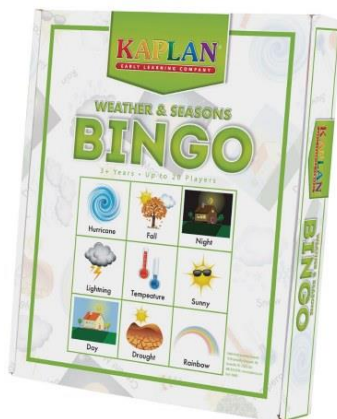

Weather & Seasons Bingo Learning Game – QTY 1 /

Reinforce weather and the four seasons and make learning fun with this bingo game using real images. Playing bingo can enhance cognitive skills such as attention, concentration, and memory. Helps preschoolers develop their vocabulary as they listen to and learn the names of numbers, colors, shapes, or other themes featured on the bingo cards. Playing bingo in a group setting encourages social interaction and cooperation. Preschoolers learn to take turns, share materials, and follow game rules. Great for in home or classroom learning. Up to 20 players with 30 calling cards and tokens included.