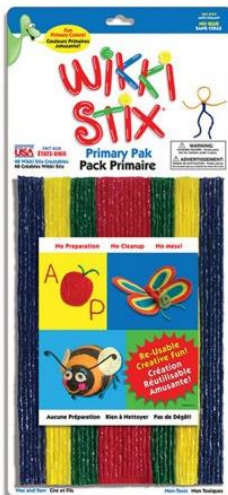

Wikki Stix – Primary Colors

Quantity 2

Children will have fun creating with Wikki Stix®! They are great for hands-on fun and traditional play, and perfect for educational activities and class projects. Package contains 48 eight-inch Wikki Stix® (a combination of wax and yarn) in a variety of colors. Illustrations, play and craft ideas are on the package. Wikki Stix® conform to ASTM D-4236, and all CPSIA safety regulations. Available in Primary and Neon colors.