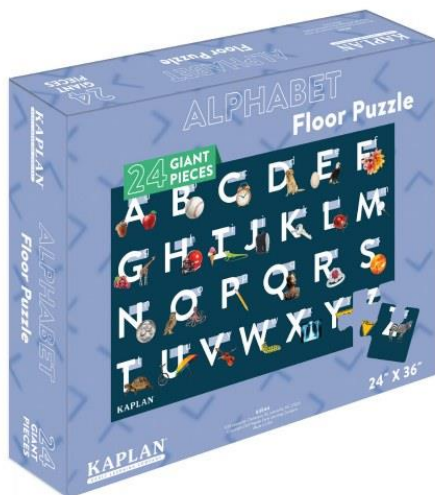

Alphabet Floor Puzzle - 24 Pieces – Qty 2

3 years & up. Develop letter recognition and build fine-motor skills at the same time with this fun floor puzzle! Learning the ABC's will be F-U-N with these whimsical letters and colorful, real-life photos. Children will love the up-close, vivid images representing all the letters of the alphabet. This large 24-piece real photo puzzle is made of extra-thick durable cardboard with a wipe-clean surface. Puzzle insert included. Measures 24" x 36".