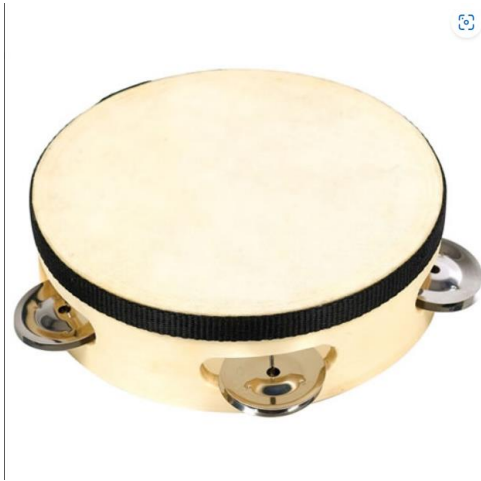

6" Tambourine   QTY 6

This beautiful instrument features 4 sets of jingles, a natural skin top, and a natural, satin finish on the rim. Shake, tap or rattle to play.