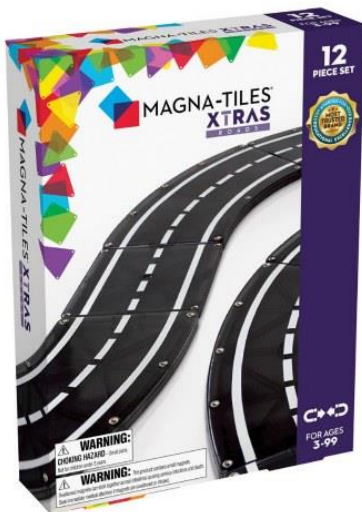

Magna-Tiles® Xtra Roads - 12 Piece Set – Qty 2

3 years & up. Car-loving kiddos will surely enjoy the Magna-Tiles® Xtra Roads, part of the new Magna-Tiles® In Motion collection. More roads equals more adventures, more imagination and more fun! This set is ideal for inspiring creativity, building motor skills and supporting STEM learning. Set includes 4 square road pieces and 8 (45-degree) curved road pieces for a variety of building options and racing fun. Made of food-grade ABS (BPA Free) plastic - free of phthalates and latex. Features road pieces only, dashers sold separately.