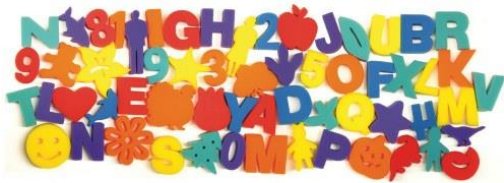

TAPE DISPENSER – QTY 2 /

Tape dispenser features easy one hand dispensing, weighted base, and 1" core holds tape up to 0.75" wide.

Dip and Print Sponge Classpack – QTY 4 /

We've created the ideal assortment of sponge shapes for the classroom. Kid-friendly and great for art projects, these sponges are made from durable foam that is easy to clean and dries quickly. Kit contains a full set of letters, numbers, fun shapes, animals, and children, a total of 60 in all. Made in the USA.