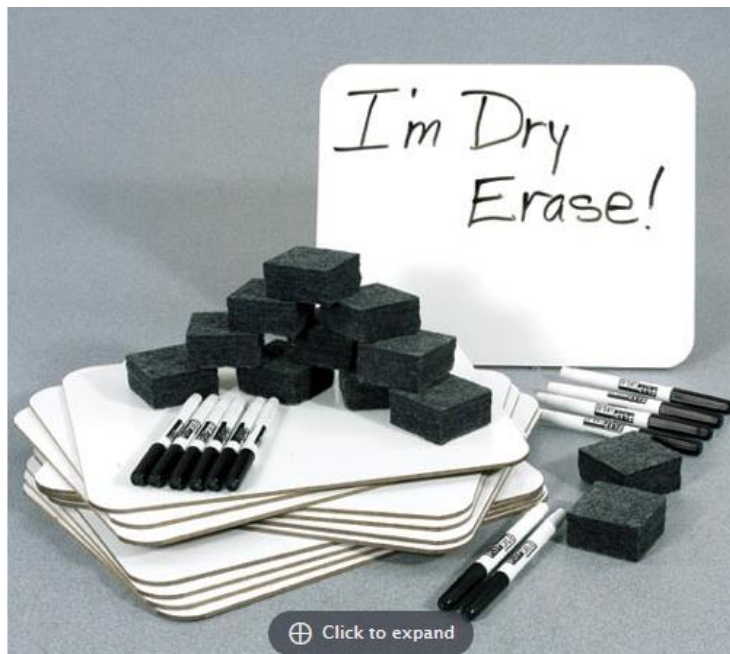

Plastic Rolling Pins-Set of 8

Quantity 2

Full plastic rolling pins are ideal for rolling clay or dough. Each measures 8" long

Classroom Dry Erase Board Set 9"x12" Set of 12

Quantity 2

These marker board sets are perfect for reading or writing centers. Each set contain 9"x12" marker boards, markers and erasers for 12 students. Made in the USA.