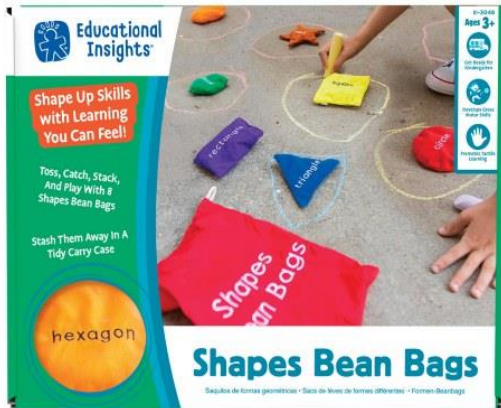

Shapes Bean Bags -QTY 2 /

It's time to shape up with these toss-and-learn bean bags. Each bean bag is a different color and shape - circle, square, triangle, rectangle, oval, pentagon, hexagon, and star - with its name beautifully embroidered. Bean bags are approximately 4" to 5" in size, just perfect for small hands, and come in a handy cloth drawstring bag. Includes a "Tip Sheet" packed with fun activities that make learning shapes an exciting visual and kinesthetic experience.