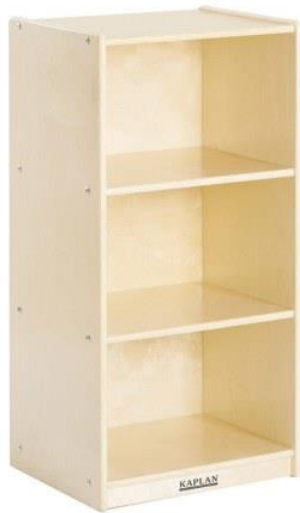

PRE-K & PRESCHOOL

Carolina Narrow 3-Shelf Storage – QTY 2 /

Arrange your classroom with attractive, strong, child-safe birch plywood furniture. This small open storage unit offers three shelves for storing toys and classroom essentials. Narrow silhouette is ideal for small spaces. Versatile open storage is perfect for organizing classrooms, with a toe-kick panel that prevents small objects from being lost underneath. Three 15" deep shelves provide extra storage space. Easy-clean, durable UV process finish. Clean with mild soap and water. Do not use cleansers, bleach, etc. Measures 18"W x 36"H x 15"D. Contents not included. Fully assembled.

Early Learning Station – Bamboo – QTY 2 /

A student-sized easel with multiple activity based features made from sustainable bamboo. This station provides teachers with quick set-up and the ability to change lessons when needed. Features 2 magnetic dry-erase whiteboards, a roll-up felt sheet for creative play, 2 open tubs, adjustable big book ledge that locks into multiple positions, 4 snap-on chart paper and accessory hooks, a folding frame for easy storage, and 4 locking casters. Frame measures 30"W x 51"H x 26"D.

Premium Solid Maple Dress-Up Center with 4 Baskets – QTY 2 /

Give your classroom a perfect dramatic play centerpiece with the Premium Solid Maple Dress-Up Center. The center's mirror enables children to see how they look before they enter imaginary worlds, and its hooks provide a place to store their collection of outfits and costumes. The center also includes 4 woven baskets for additional storage of smaller items. Measures 42"W x 42"H x 16"D.