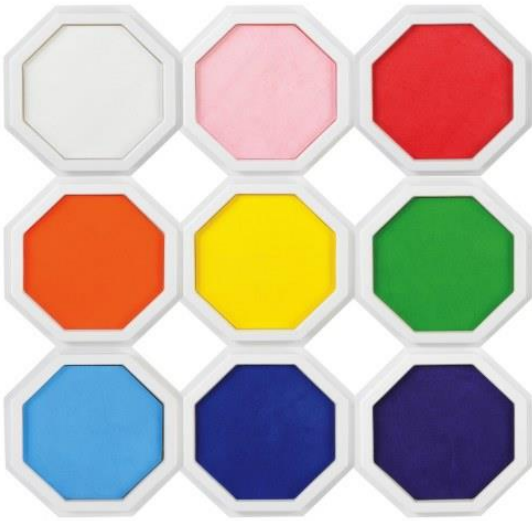

WASHABLE INK JUMBO STAMP PAD – QTY 2 /

Introduce a new arts and crafts material with this bright colored Brilliant Washable Ink Jumbo Stamp Pad for Arts and Crafts. Children will enjoy using this stamp pad to add figures to their art project. These stamp pads are great for collages, dry paintings, drawings, and letters. Stamp pads help promote creativity, color recognition, art learning, and crafting. With this stamp pad children can recreate the sky, ocean, animals, fruit, and more! Measures 7.25"L x 7.25"W