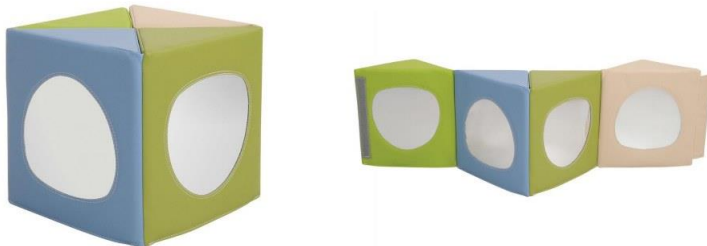

TUMMY TIME REFLECTION CUBE – QTY 2 /

Enhance the possibilities for early discovery and sensory development with a safe, soft Tummy Time Reflection Cube. This unique foldable activity center provides a chance for very young children to observe reflections from various angles, explore different shapes and colors, and develop self-awareness. Use closed and open during tummy time and seated activities. Measures 11.5"W x 11.5"H x 11.5"D.