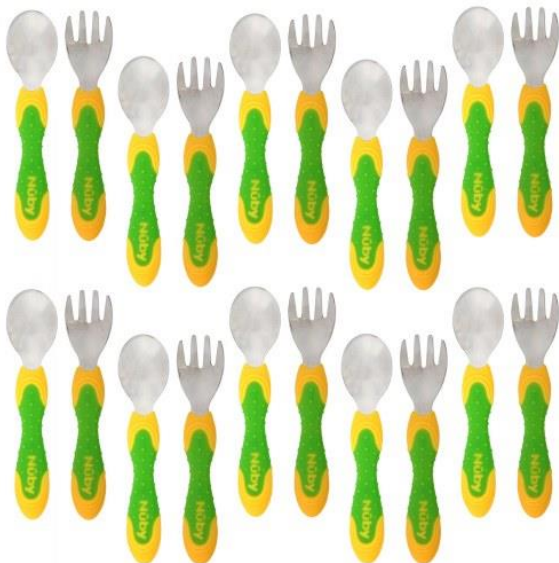

STAINLESS STEEL TODDLER FORK AND SPOON- SET OF 10 – QTY 2 /

Easy Grip™ handles make this fork and spoon set easy for little hands to hold. The curved design is lightly textured to ensure more secure gripping. BPA free. Dishwasher top rack safe. Includes 10 sets of one fork and one spoon. Colors may vary.