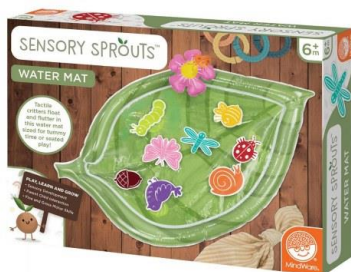

ROLLABLES SAFARI FRIENDS – QTY 2 /

Invite infants and toddlers to discover motion and sound with this set of Rollables™ Safari Friends. Each soft ball comes in an easy to grip size and creates a different sound when shaken or rolled. Little ones will develop foundational hand-eye coordination skills as they transfer the ball from one hand to the other and visually track the ball's path. These sensory soft balls create endless learning opportunities. Includes 4 familiar safari animals, elephant, lion, zebra, and monkey. Approximately 2.5" each. Wipe clean with a damp cloth.

FARM FRIENDS POP BLOCS – 10 PIECES – QTY 3 /

Sized right for little hands, this set of 10 colorful farm animals beads snap together to make 5 familiar farm animals. Great for developing motor skills, the beads are easy to snap together, pull apart, and can be sorted by shape, color or animal type.

FLIP AND PEEK FUN PHONE – QTY 2 /

Little ones will flip over this phone that features fun sounds, greetings, and phrases and a Spanish mode that encourages bilingual learning. Flip phone features a fun peek-a-boo mirror on the inside. 3 button cell battery included. Available individually or in a set of 2. Colors may vary.

SENSORY SPROUTS WATER MAT – QTY 2

Bring the outdoors indoors with the Sensory Sprouts Water Mat. This inflatable mat includes 8 floating, nature-inspired shapes and a flower attachment on the side that will captivate babies in countless ways. The mat's play scenarios will develop babies' head, shoulder, and neck muscles as well as trigger visual and tactile stimulation.