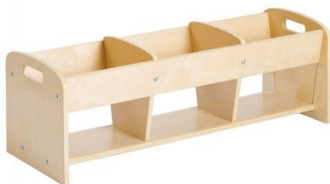

SENSE OF PLACE CIRCLE ACRYLIC WALL MIRROR – QTY 2

Add texture and natural elements to the classroom with the Circle Acrylic Wall Mirror. With a border woven from water hyacinth, the large acrylic mirror brings light, texture, and comfort wherever it is placed in the classroom. Woven hooks on the mirror's back allow for easy hanging on your wall. Measures 29" in diameter.

CAROLINA LINE TOT-EXPLORER STORAGE BIN WITH PLAEXI-GLASS SIDES – QTY 2 /

Easily store activity materials with this Carolina Line Tot-Explorer™ Storage Bin with Plexi-Glass Sides. With this convenient and sturdy storage center you can easily store toys, counters, blocks, and more! Your children will love digging through one of the three bins to find the pieces they're looking for or to find something new. This tot-explorer also makes for a great prize bin! Constructed of Baltic Birch with clear plexi-glass sides and child safe rounded edges. Measures 38"W x 12"H x 12"D. Ships fully assembled.