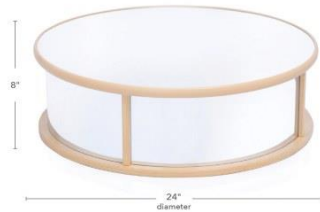

SENSE OF PLACE FOR WEE ONES- 24" CORNER – QTY 6

Constructed from a durable combination of FSC-sourced materials, the 24" Corner add softness to the classroom through gentle curves and rounded edges. The unique rounded elements and curved designs within this collection invite children to more comfortable interact with the furniture as they create authentic connections and engage in playful learning experiences in the classroom. Easily connect the Corner units to other pieces in the collection to create arrangements that can be reconfigured and reorganized to fit the needs of young enthusiastic improvisers. Unit is available in two different sizes to fit specific classroom needs. Clean with mild soap and water. Do not use cleansers, bleach, etc. Measures 15"L x 15"W x 24"H.

CURIOUS CRAWLER MİRRORED PLAY TABLE – QTY 1 /

Made from durable birch plywood and safe, shatterproof acrylic mirrors, this unique play space encourages a young child's coordination and confidence as they crawl and move around. May see hairline scratches over time. Measures 24"L x 24"W x 8"H.