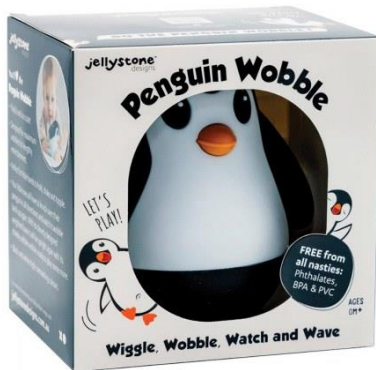

INFANT COLORFUL WRIST RATTLES – SET OF 6 – QTY 2 /

Brighten your infants' world with these lively crafted rattles. Simply stretch the band and attach to infant's wrist or ankle and they can rattle away. Each rattle is made to be machine washable for easy clean up. Encourage sensory exploration. Includes ladybug, pig, frog, dog, cow, and butterfly themed rattles.

SENSORY EGG SHAKERS – SET OF 6 – QTY 2 /

Children can explore sound and cause and effect relationships using this set of Sensory Egg Shakers. Each naturally-colored egg is filled with a different material, creating different sounds and various weights for toddlers to explore. Sized just right for little hands, these textured eggs also provide opportunity for tactile exploration.

SHELL BELL SHAKERS – SET OF 3 -QTY 2 /

The Shell Bell Shaker set is a beautiful, nature-inspired take on classic handheld bell shakers. The shakers' easy-to-grip handles and overmolded tactile elements combine with their natural color schemes and authentically inspired details to offer toddlers a cornucopia of sensory exploration and stimulation. A gentle wobble feature encourages focus, hand-eye coordination, and balance, while identical bell sounds inspire group play and auditory exploration. Includes 3 bells that each measure 2.75" 2.75" x 4.75".

SILICONE PENGUIN WOBBLE WITH CHIMES – SET OF 2 – QTY 2 /

The Silicone Penguin Wobble with Chimes is the ideal waddling friend for tummy time or learning to crawl! Designed for maximum wobbles for lengthy entertainment, your little one will love to knock over the penguin in all directions and watch it wobble back up again. With its cleverly designed weighted base, it will be upright again with its cheeky wibble wobble ready to play more. It's perfect for little hands to hold, shake and topple! Black and white, the high contrast colors make it ideal for newborns to focus on, too!