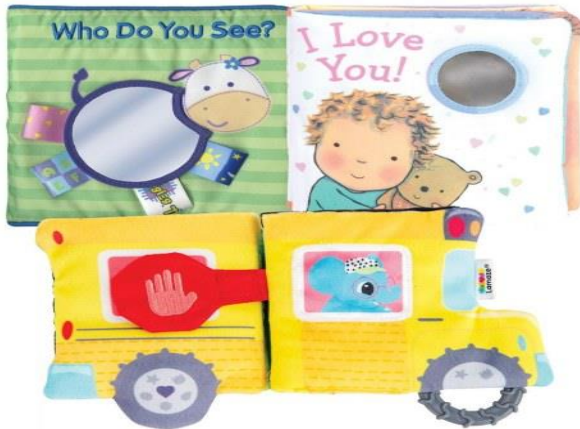

FIRST CLOTH BOOKS – SET OF 3 – QTY 2 /

These three cloth books are a truly unique touch and feel experience for babies. All are completely washable with high-quality fabric that is soft and snuggly.