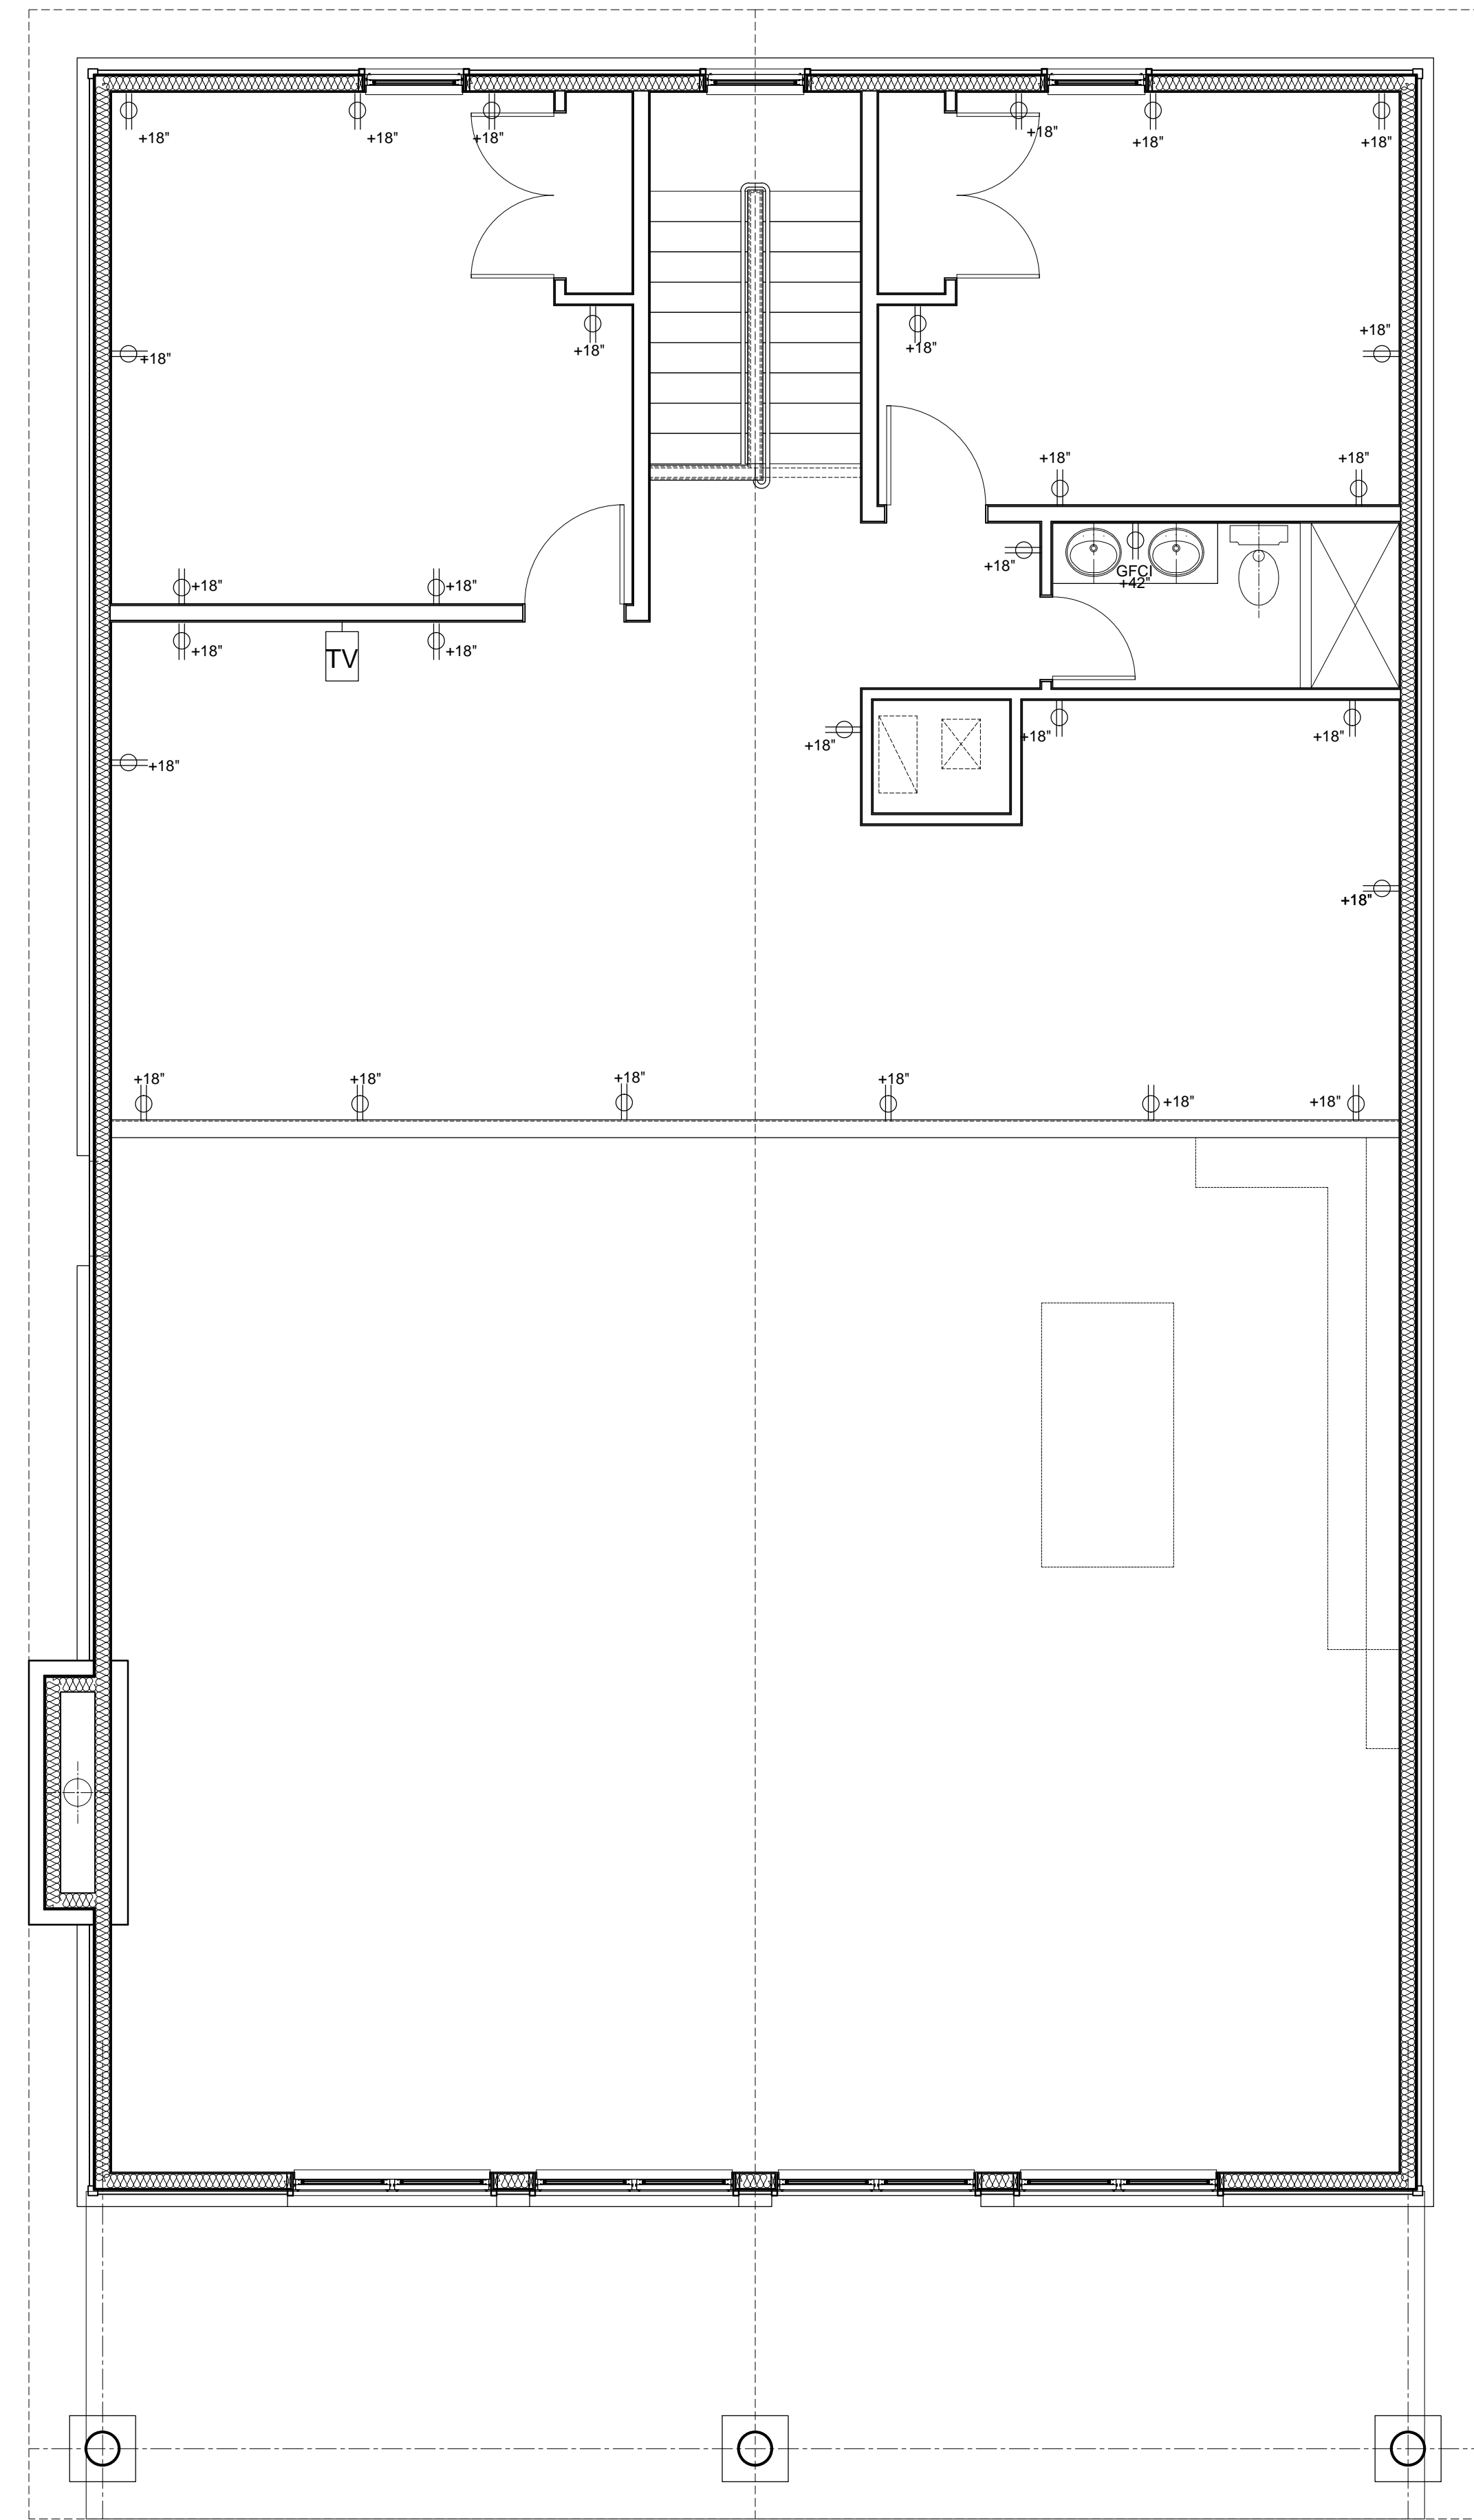

2 6 BED + LOFT CABIN - 2ND FLOOR POWER PLAN
SCALE: 1/4"=1'-0"

10035 N. 177TH EAST AVE.
OWASSO, OK 74055-7841
918-798-5979
joe@bbkcae.com

3600 SUNVALLEY DR.
NORMAN, OK 73026-0632
405-821-2137
egb@bbkcae.com

CONSULTANTS:

REVISED FOR CONSTRUCTION
06.23.2023

REVISIONS:	DATE:
△	-
△	-
△	-
△	-
△	-
△	-

RELEASED FOR:	DATE:
☐ PRELIMINARY ONLY	-
☐ BIDDING	-
☐ PERMITS	-
☐ CONSTRUCTION	-

PROJECT NO:	CHEROKEE LAKE CABINS
CAD DWG FILE:	
DRAWN BY:	gdw
CHECKED BY:	egb

**CHEROKEE NATION
SALLISAW CREEK
STATE PARK CABINS**
SALLISAW, OKLAHOMA

6-BED + LOFT
CABIN
POWER PLANS

E101

SHEET NO. 1 OF 1