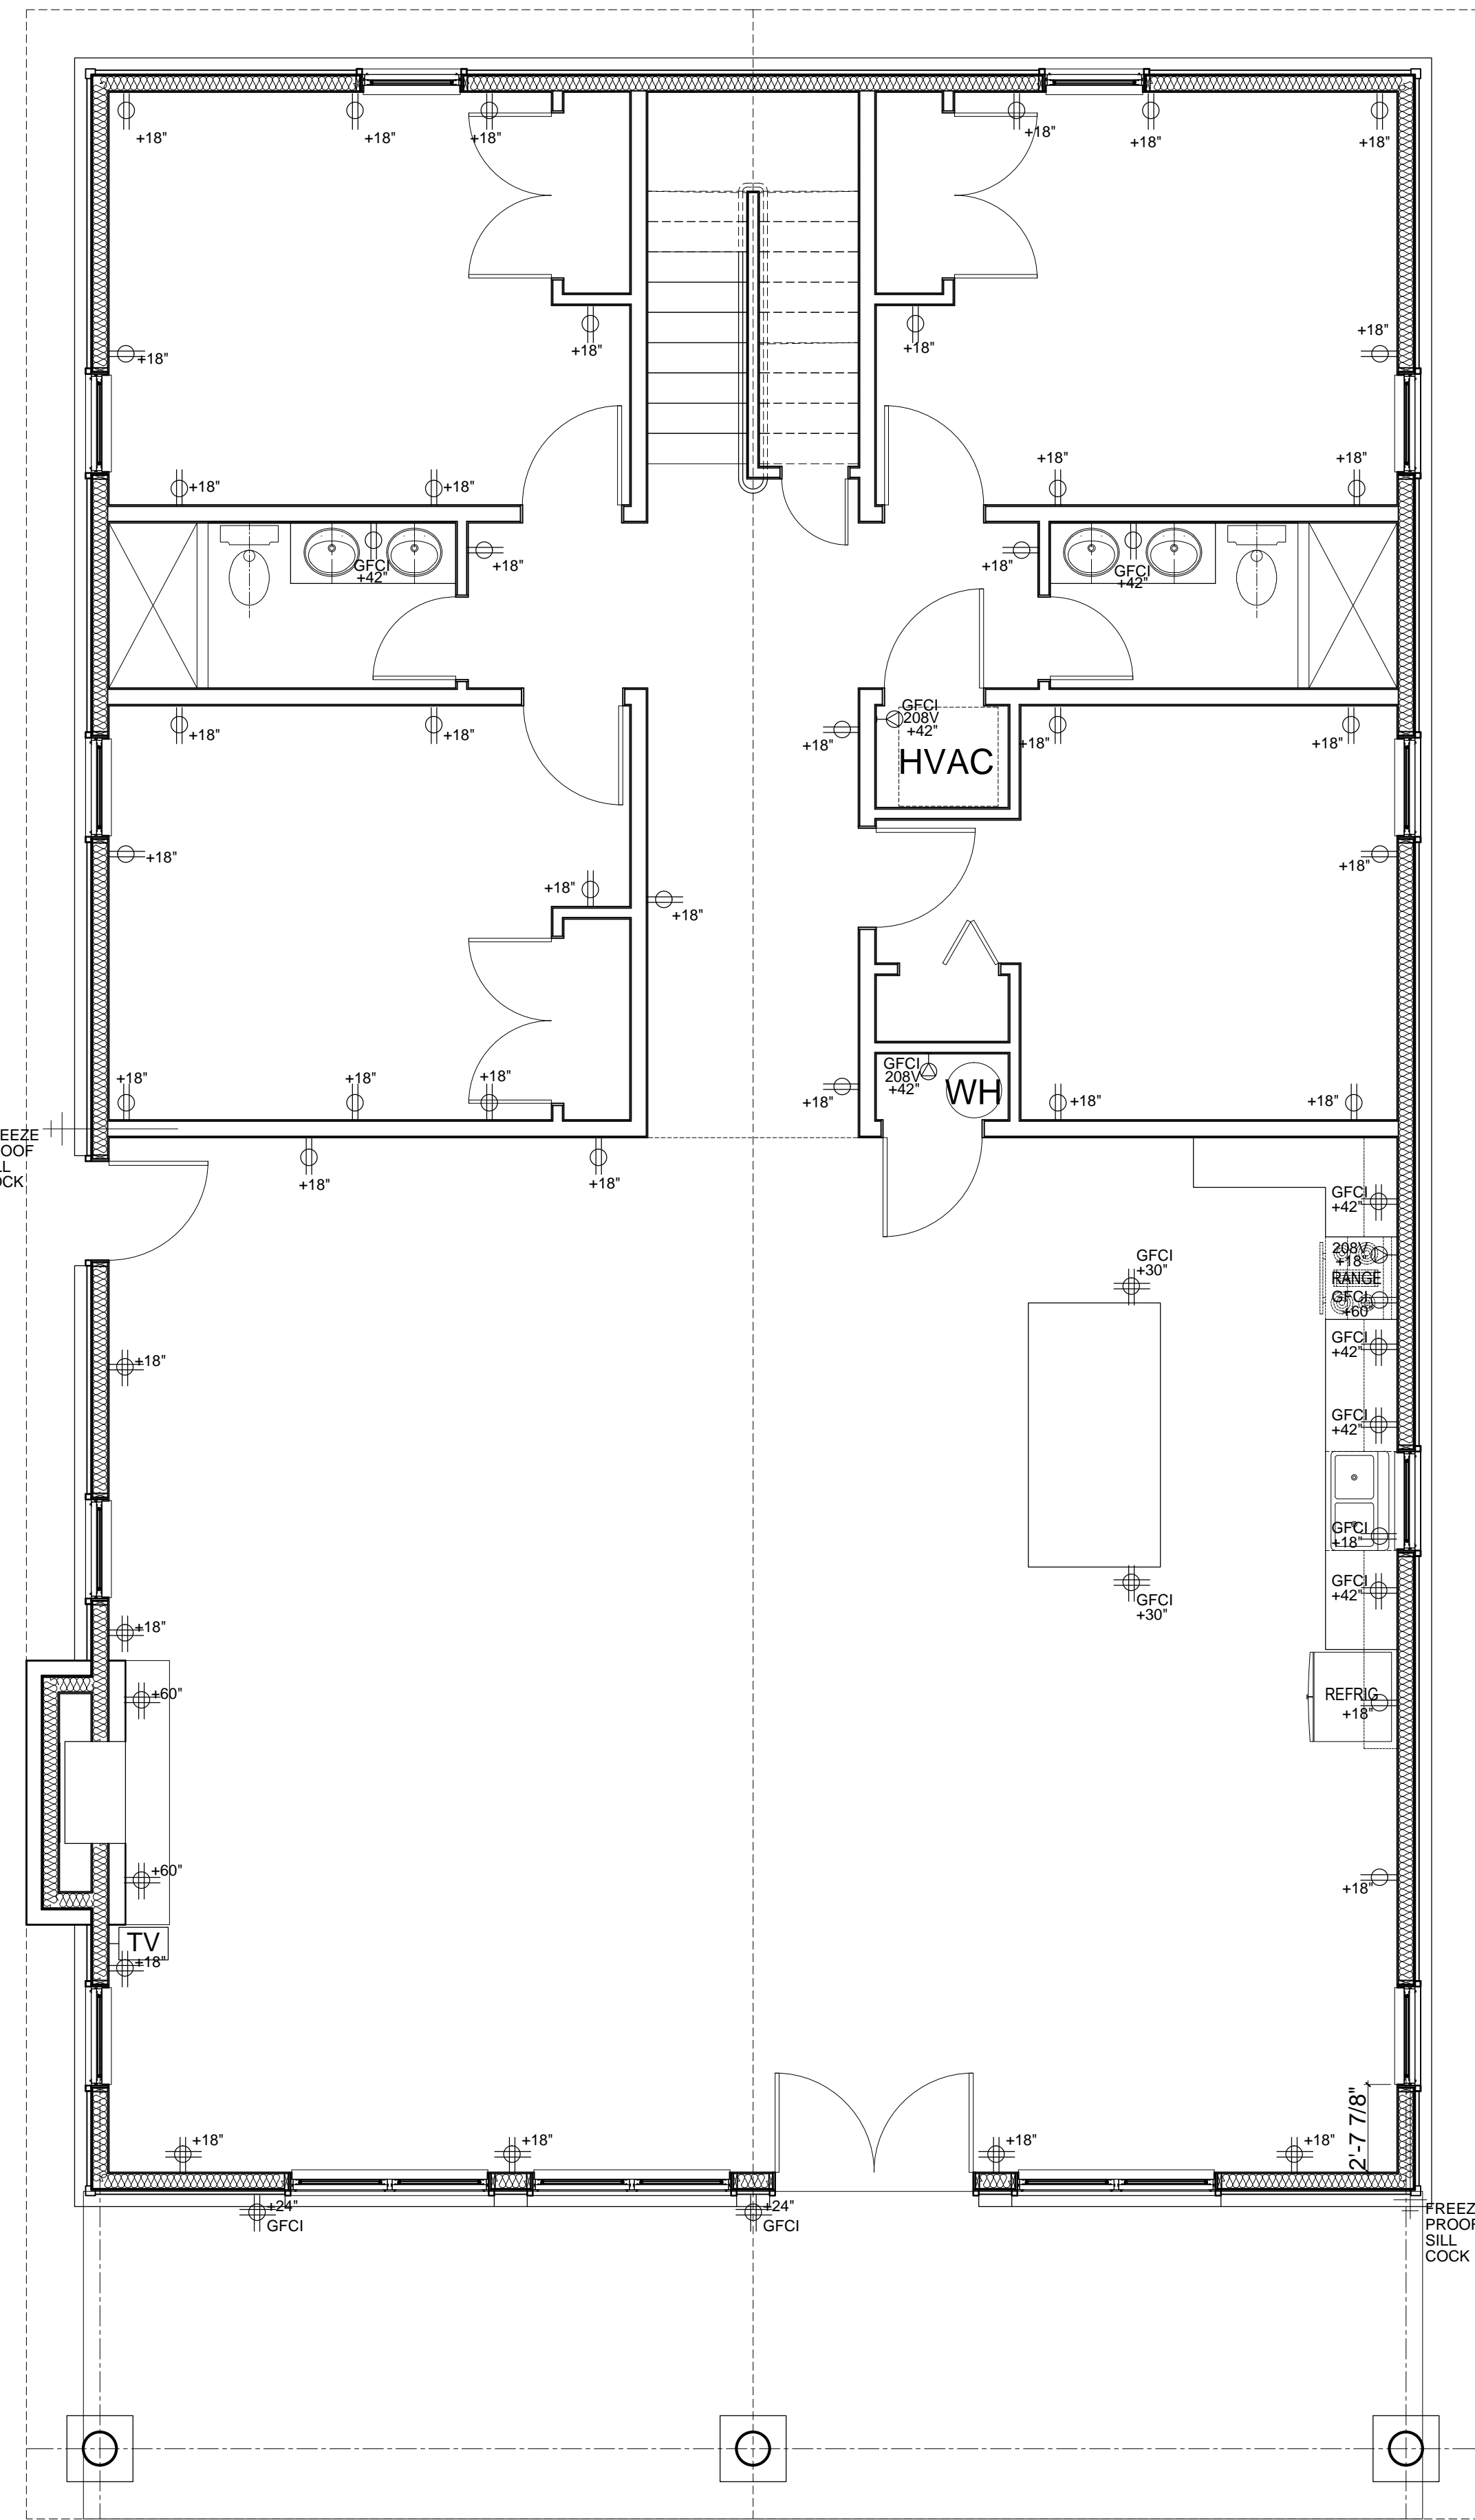

ELECTRICAL LEGEND	
PLAN SYMBOL	DESCRIPTION
	1X4 LED FIXTURE SURFACE MOUNT
	SURFACE MOUNT FIXTURE
	WALL-MOUNT VANITY FIXTURE
	WALL-MOUNT EXTERIOR LIGHT
	LED PENDANT FIXTURE
	PENDANT-MOUNT FIXTURE (W/ FAN J-BOX)
	LED RECESSED WATER-RESISTANT CAN FIXTURE
	COMBO LIGHT/HEATER/FAN UNIT
	ELECTRICAL PANEL - SURFACE MOUNT
	DUPLEX RECEPTACLE OUTLET
	QUAD RECEPTACLE OUTLET
	RECEPTACLE OUTLET GROUND FAULT INTERRUPTER
	SPECIAL-PURPOSE OUTLET - RATING AS INDICATED
	LIGHT SWITCH
	3-WAY LIGHT SWITCH
	PHONE
	DATA PORT
	CABLE/SATELLITE
	RETURN REGISTER - SIZE TBD
	12" X 12" SUPPLY REGISTER
	EXHAUST FAN

1 6 BED + LOFT CABIN - 1ST FLOOR POWER PLAN
SCALE: 1/4"=1'-0"